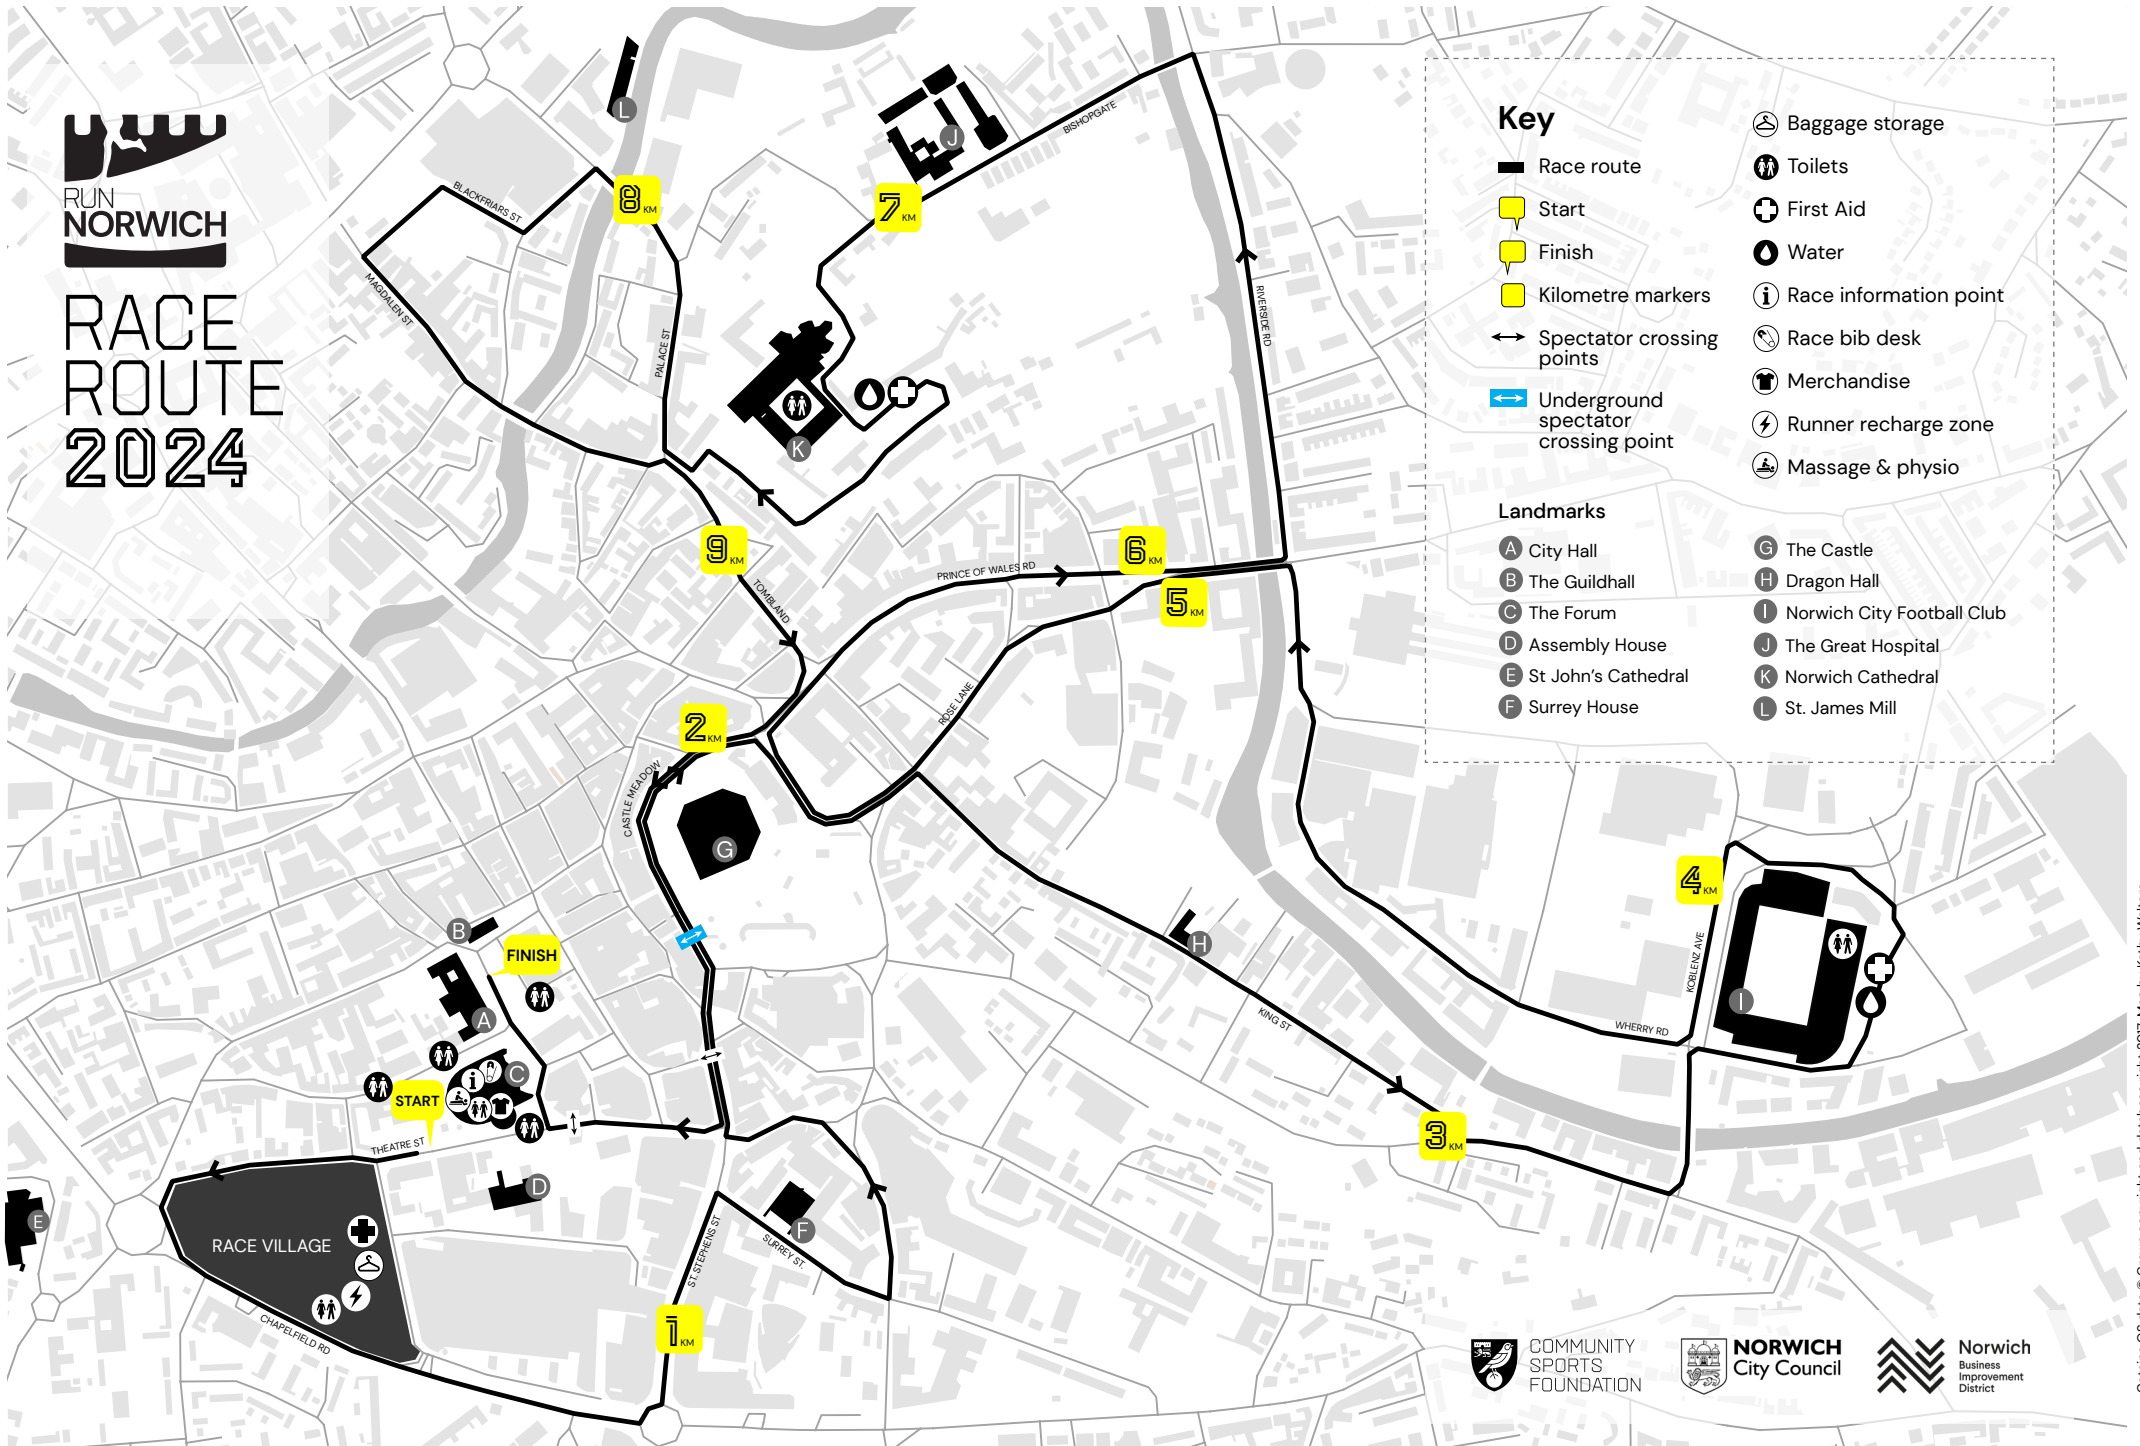

RACE ROUTE 2024

Key

- Race route
- Start
- Finish
- Kilometre markers
- Spectator crossing points
- Underground spectator crossing point
- Baggage storage
- Toilets
- First Aid
- Water
- Race information point
- Race bib desk
- Merchandise
- Runner recharge zone
- Massage & physio

Landmarks

- A City Hall
- B The Guildhall
- C The Forum
- D Assembly House
- E St John's Cathedral
- F Surrey House
- G The Castle
- H Dragon Hall
- I Norwich City Football Club
- J The Great Hospital
- K Norwich Cathedral
- L St. James Mill