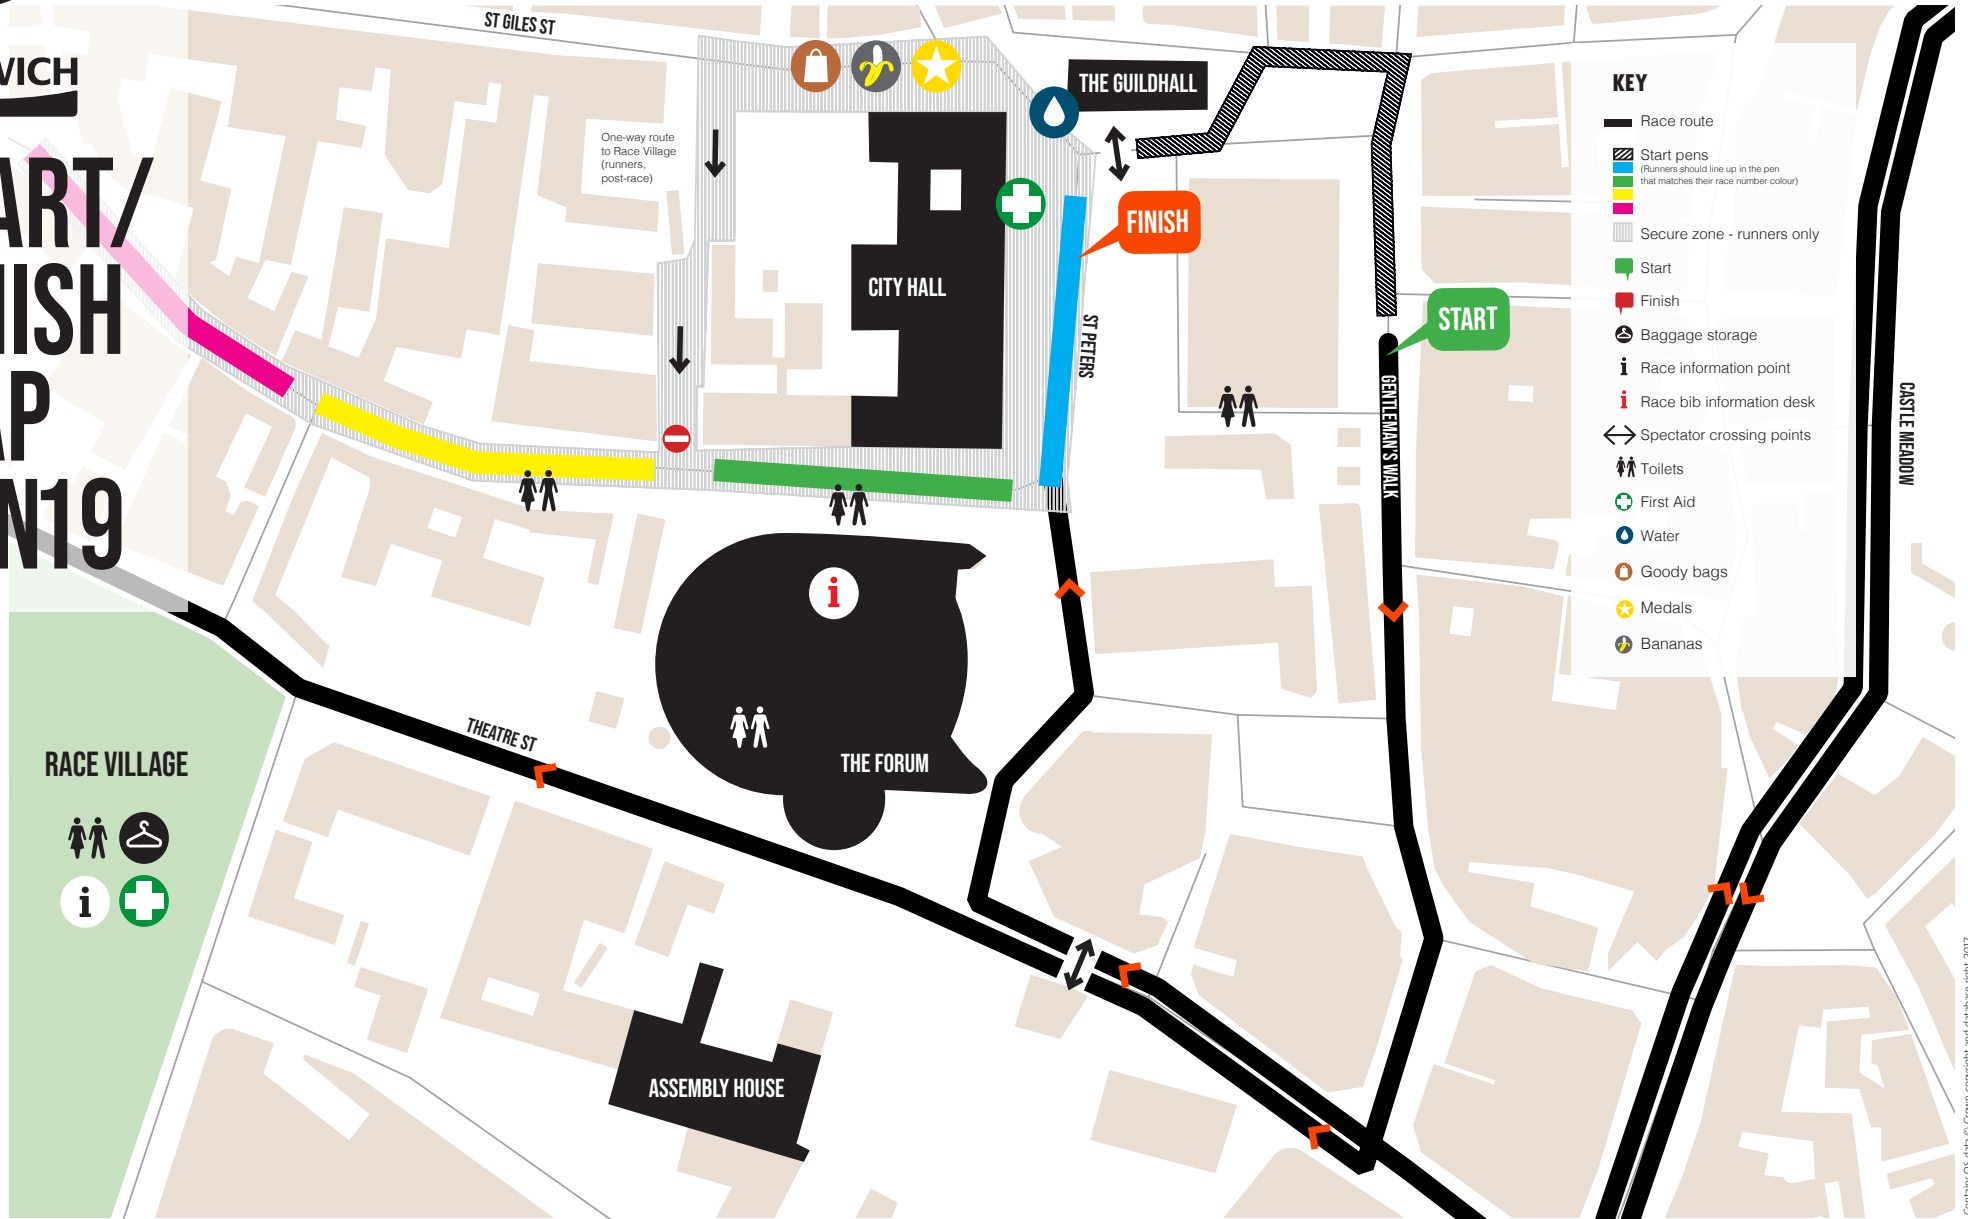

START/ FINISH MAP #RN19