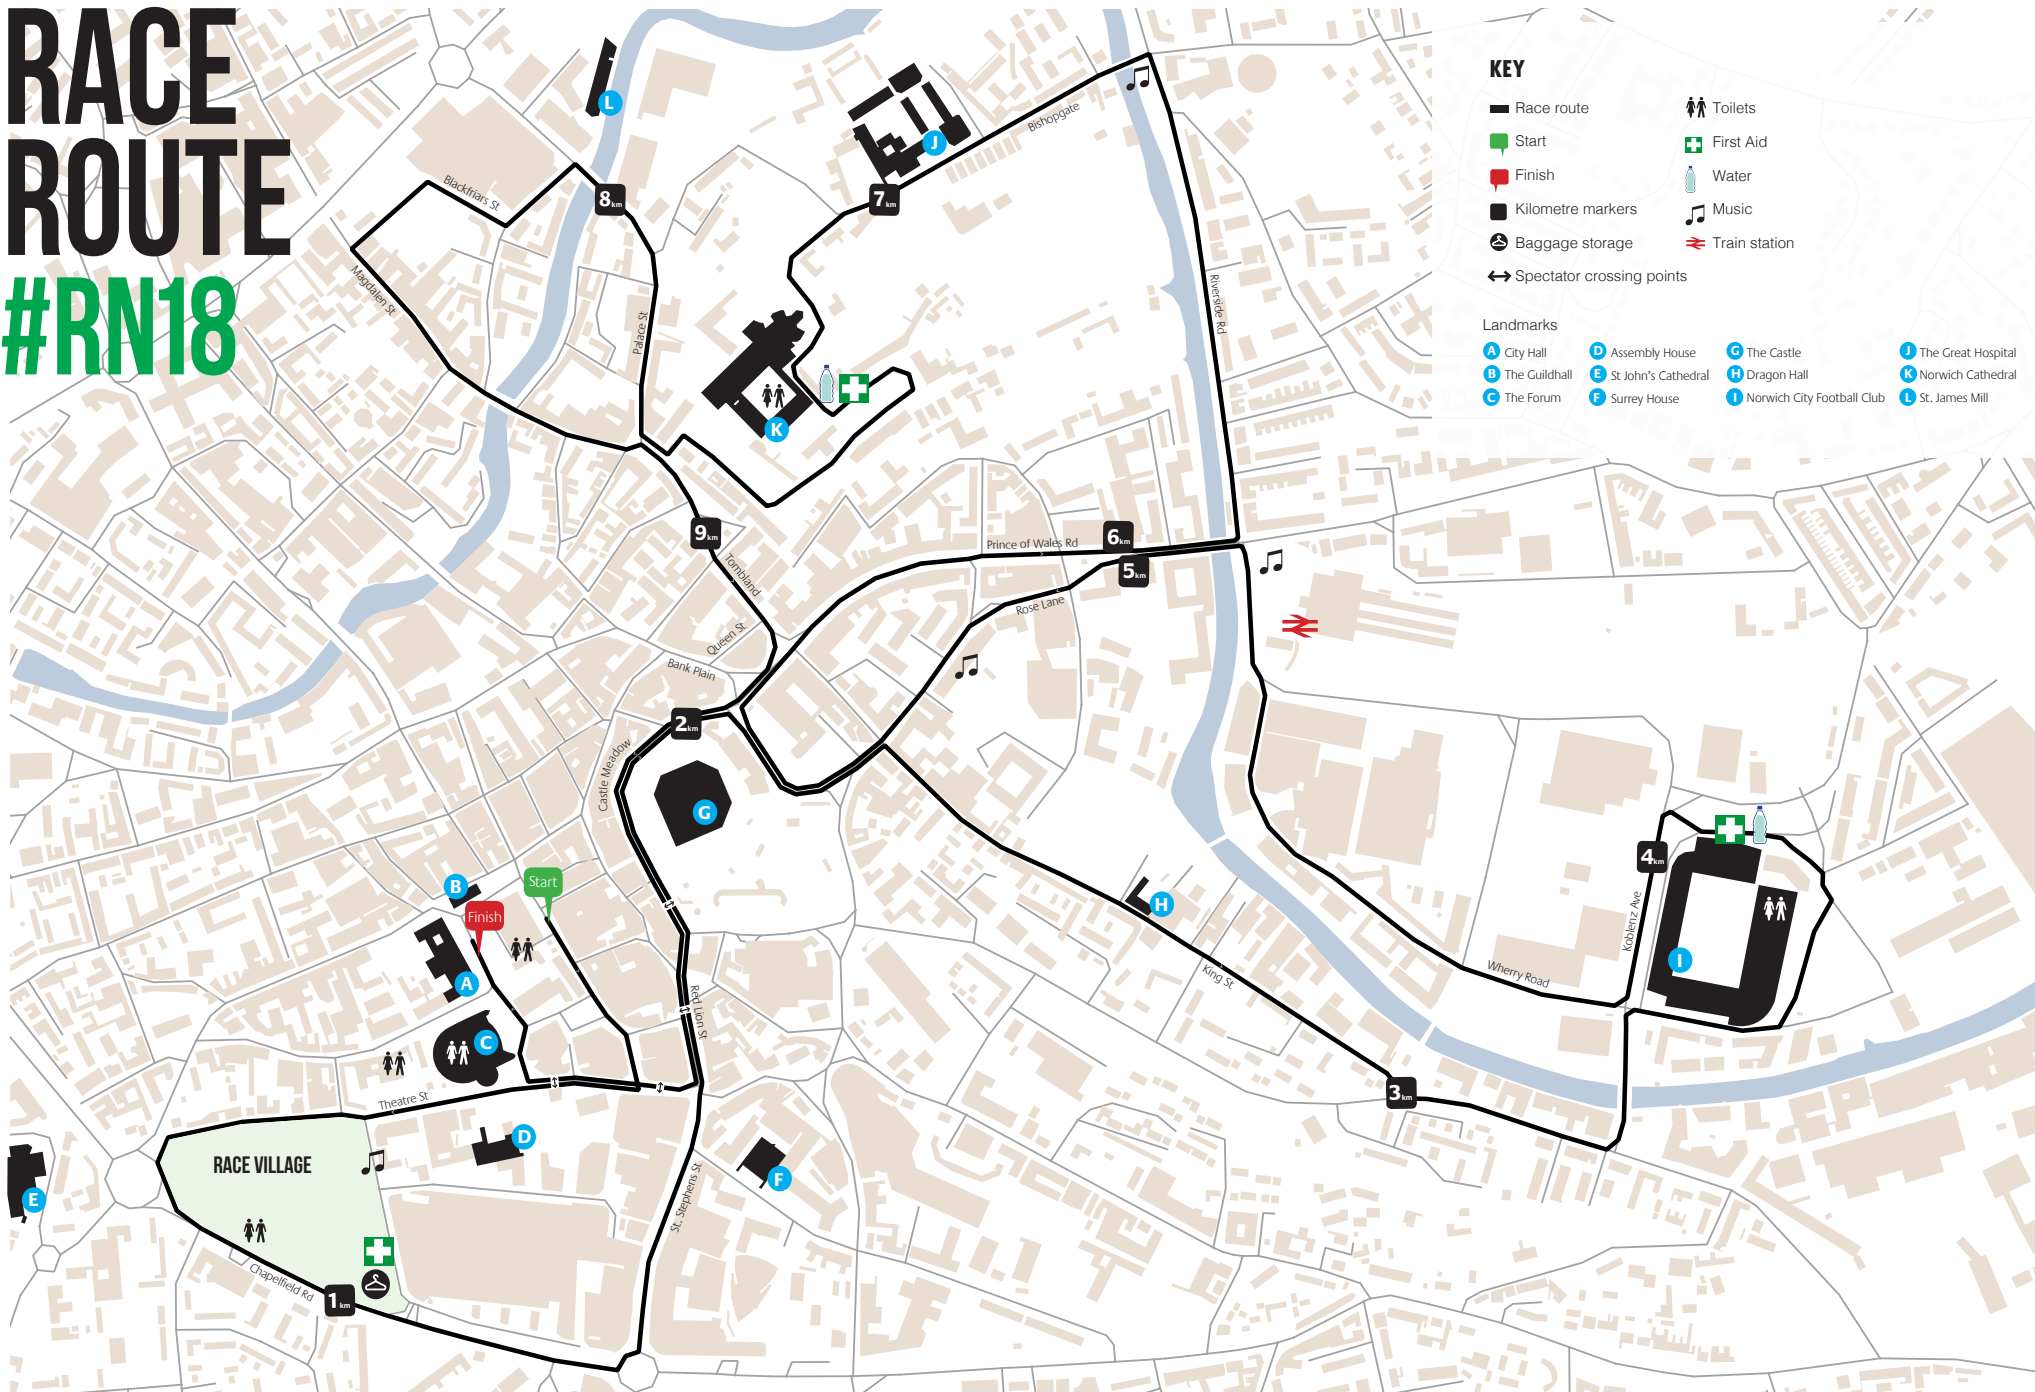

RACE ROUTE

#RN18

Contains OS data © Crown copyright and database right 2017.